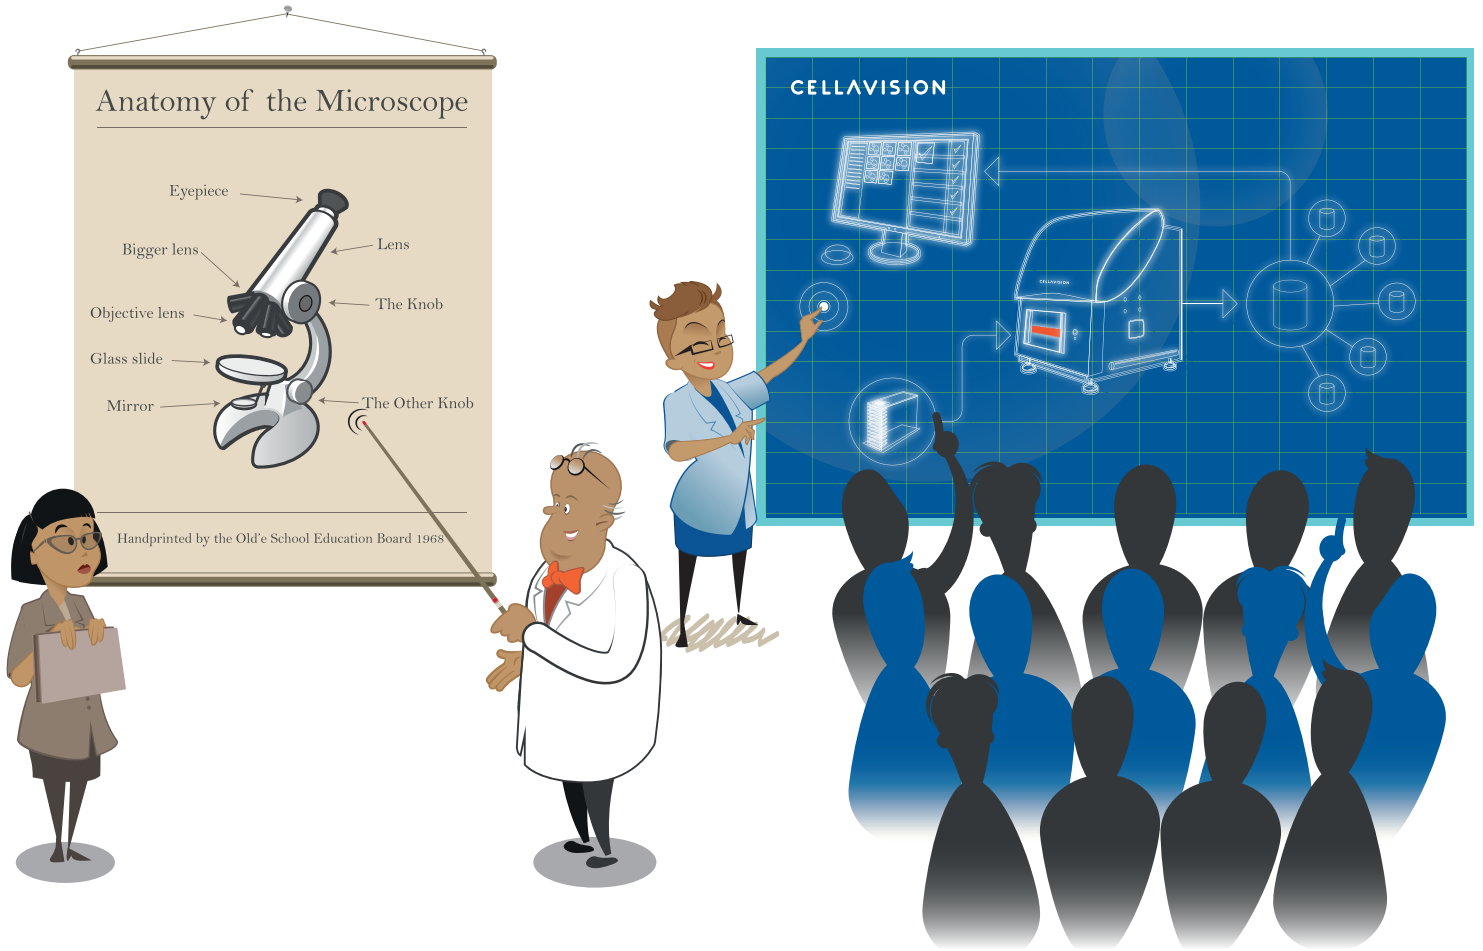

Introducing Anna Log ...

Dedication. Education.

Dedication is a good thing – most of the time. In education however, as with everything else, there comes a time to try something new and better. This year Mike has found a new admirer in Anna Log, who listens to every word he says about old school morphology and the beauty of the microscope. Digi on the other hand prefers modern tools with a broader reach. Her students are eager to get to work using the cutting-edge technology in digital morphology that promotes efficiency, fruitful collaborations and ergonomic working environments.